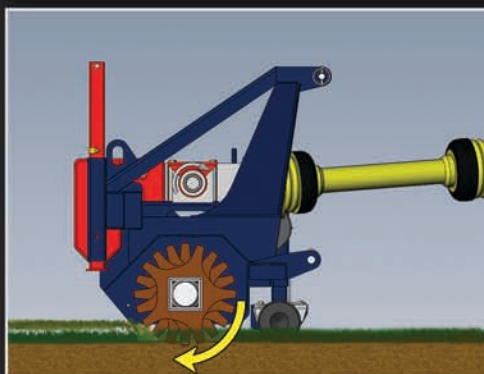

Technical Specifications

• Working width:	200 cm	• PTO:	540 rpm/min
• Height:	77 cm	• Number blades:	65
• Length:	66 cm	• Diameter blades:	Ø 270 mm
• Transport width:	225 cm	• Blade thickness:	3 mm
• Weight:	265 kg	• Blade spacing:	30 mm
• Front roller:	Ø 120 mm	• Cat:	I-II
• Working depth:	max. 40 mm	• Hp requirement:	15-20 Hp

Options:

- Weight kit with four weights of 22 kg each.